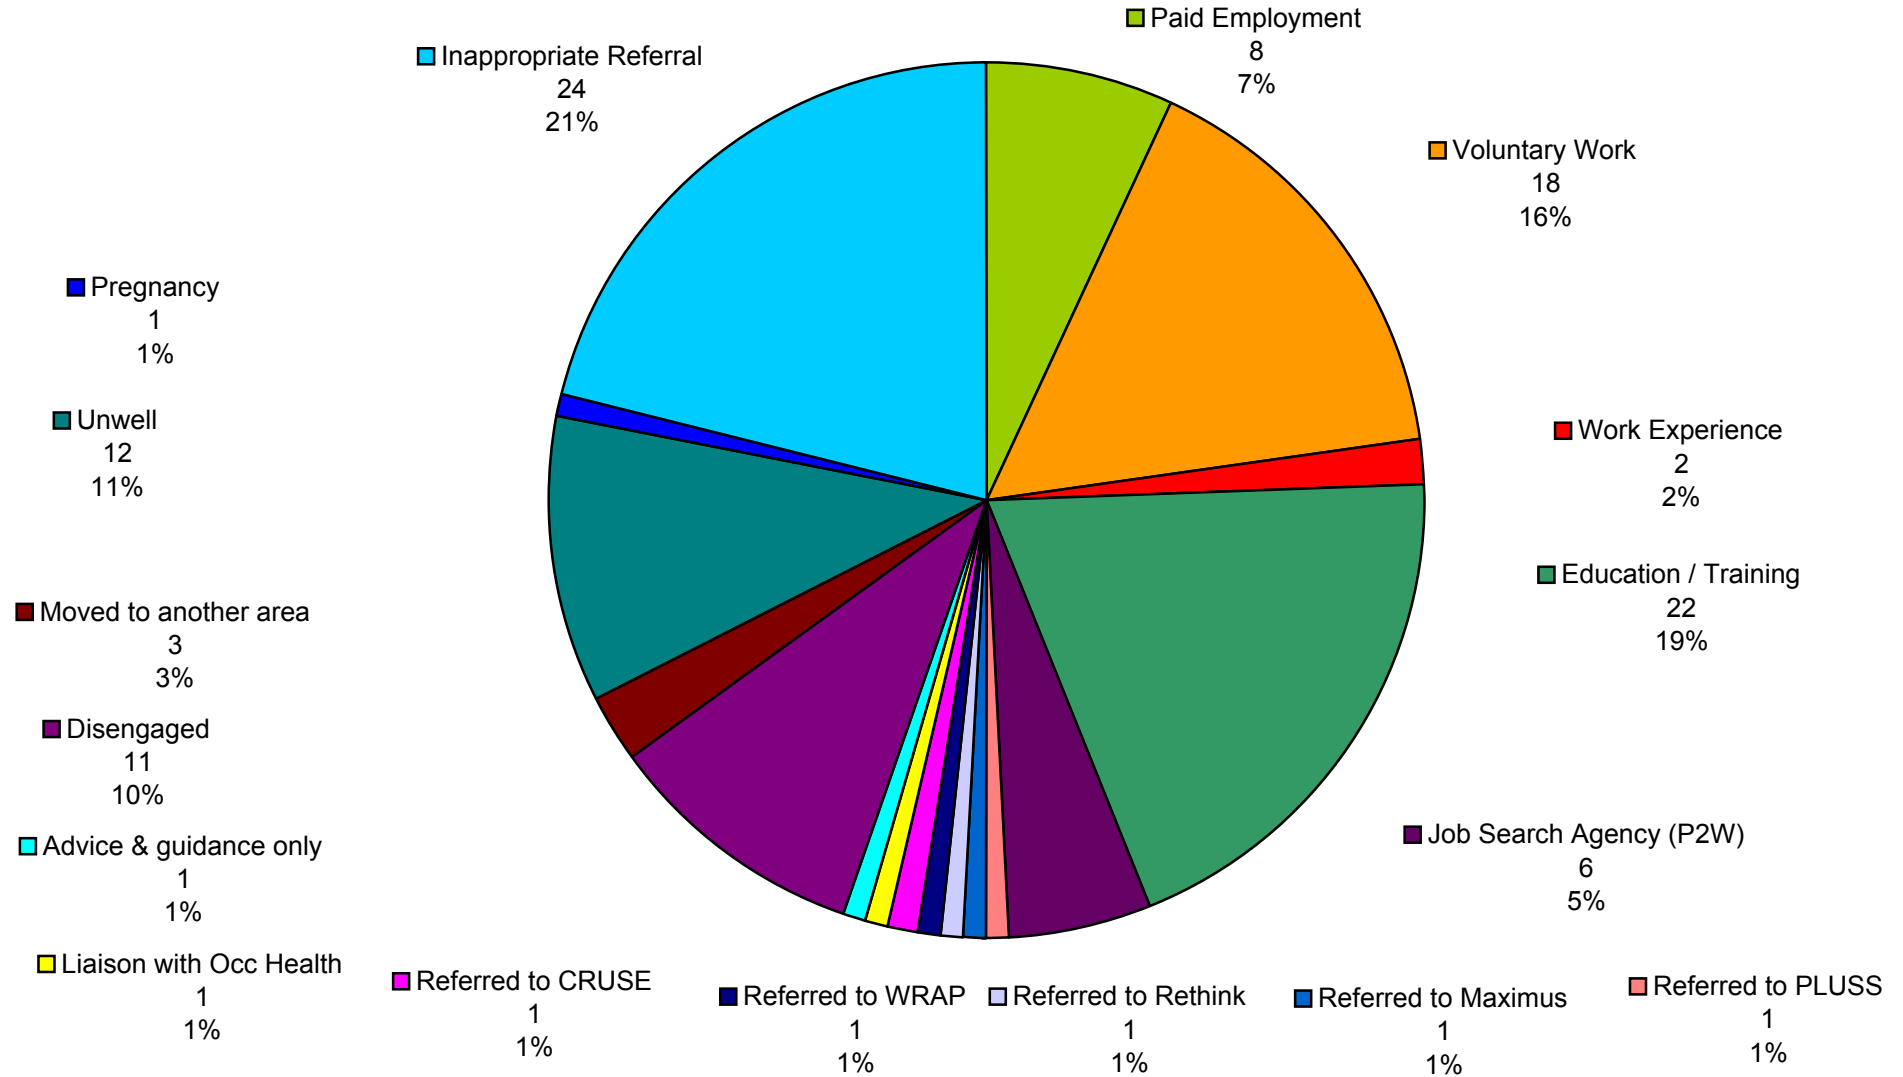

Education Link Statistics 01/04/09 - 31/03/10

Outcomes for 114 clients leaving the Education Link service

Total number of Education Link clients since project inception on 01/09/99: 885 as of 31/03/10